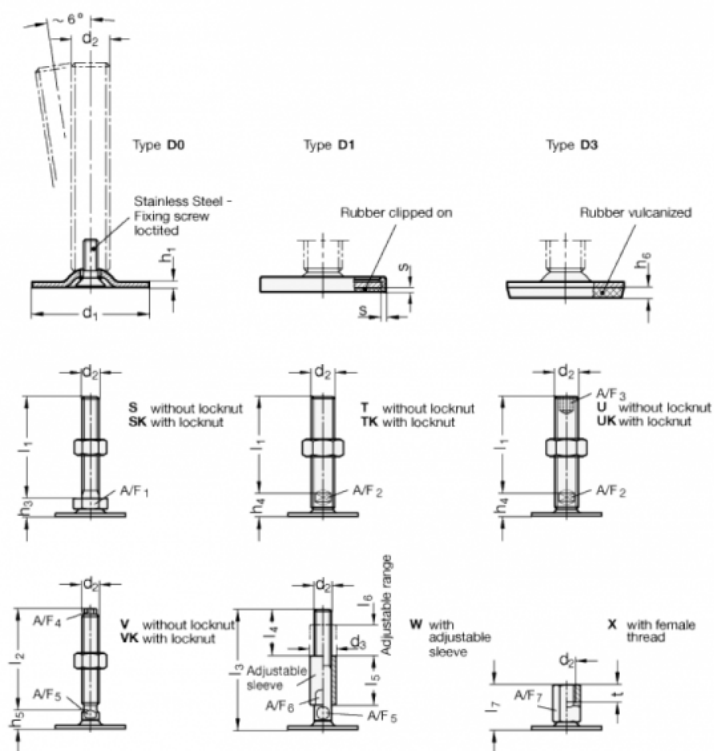

Article number: 204140M16100D0TK
 Description: E+G levelling foot
 GN 41-40-M16-100-D0-TK
 Note: TK With nut, Wrench flat at the bottom

Measures

A/F2 = 12
 d1 = 40
 d2 = M16
 h1 = 2
 h4 = 17
 h6 =
 l1 = 100
 s =